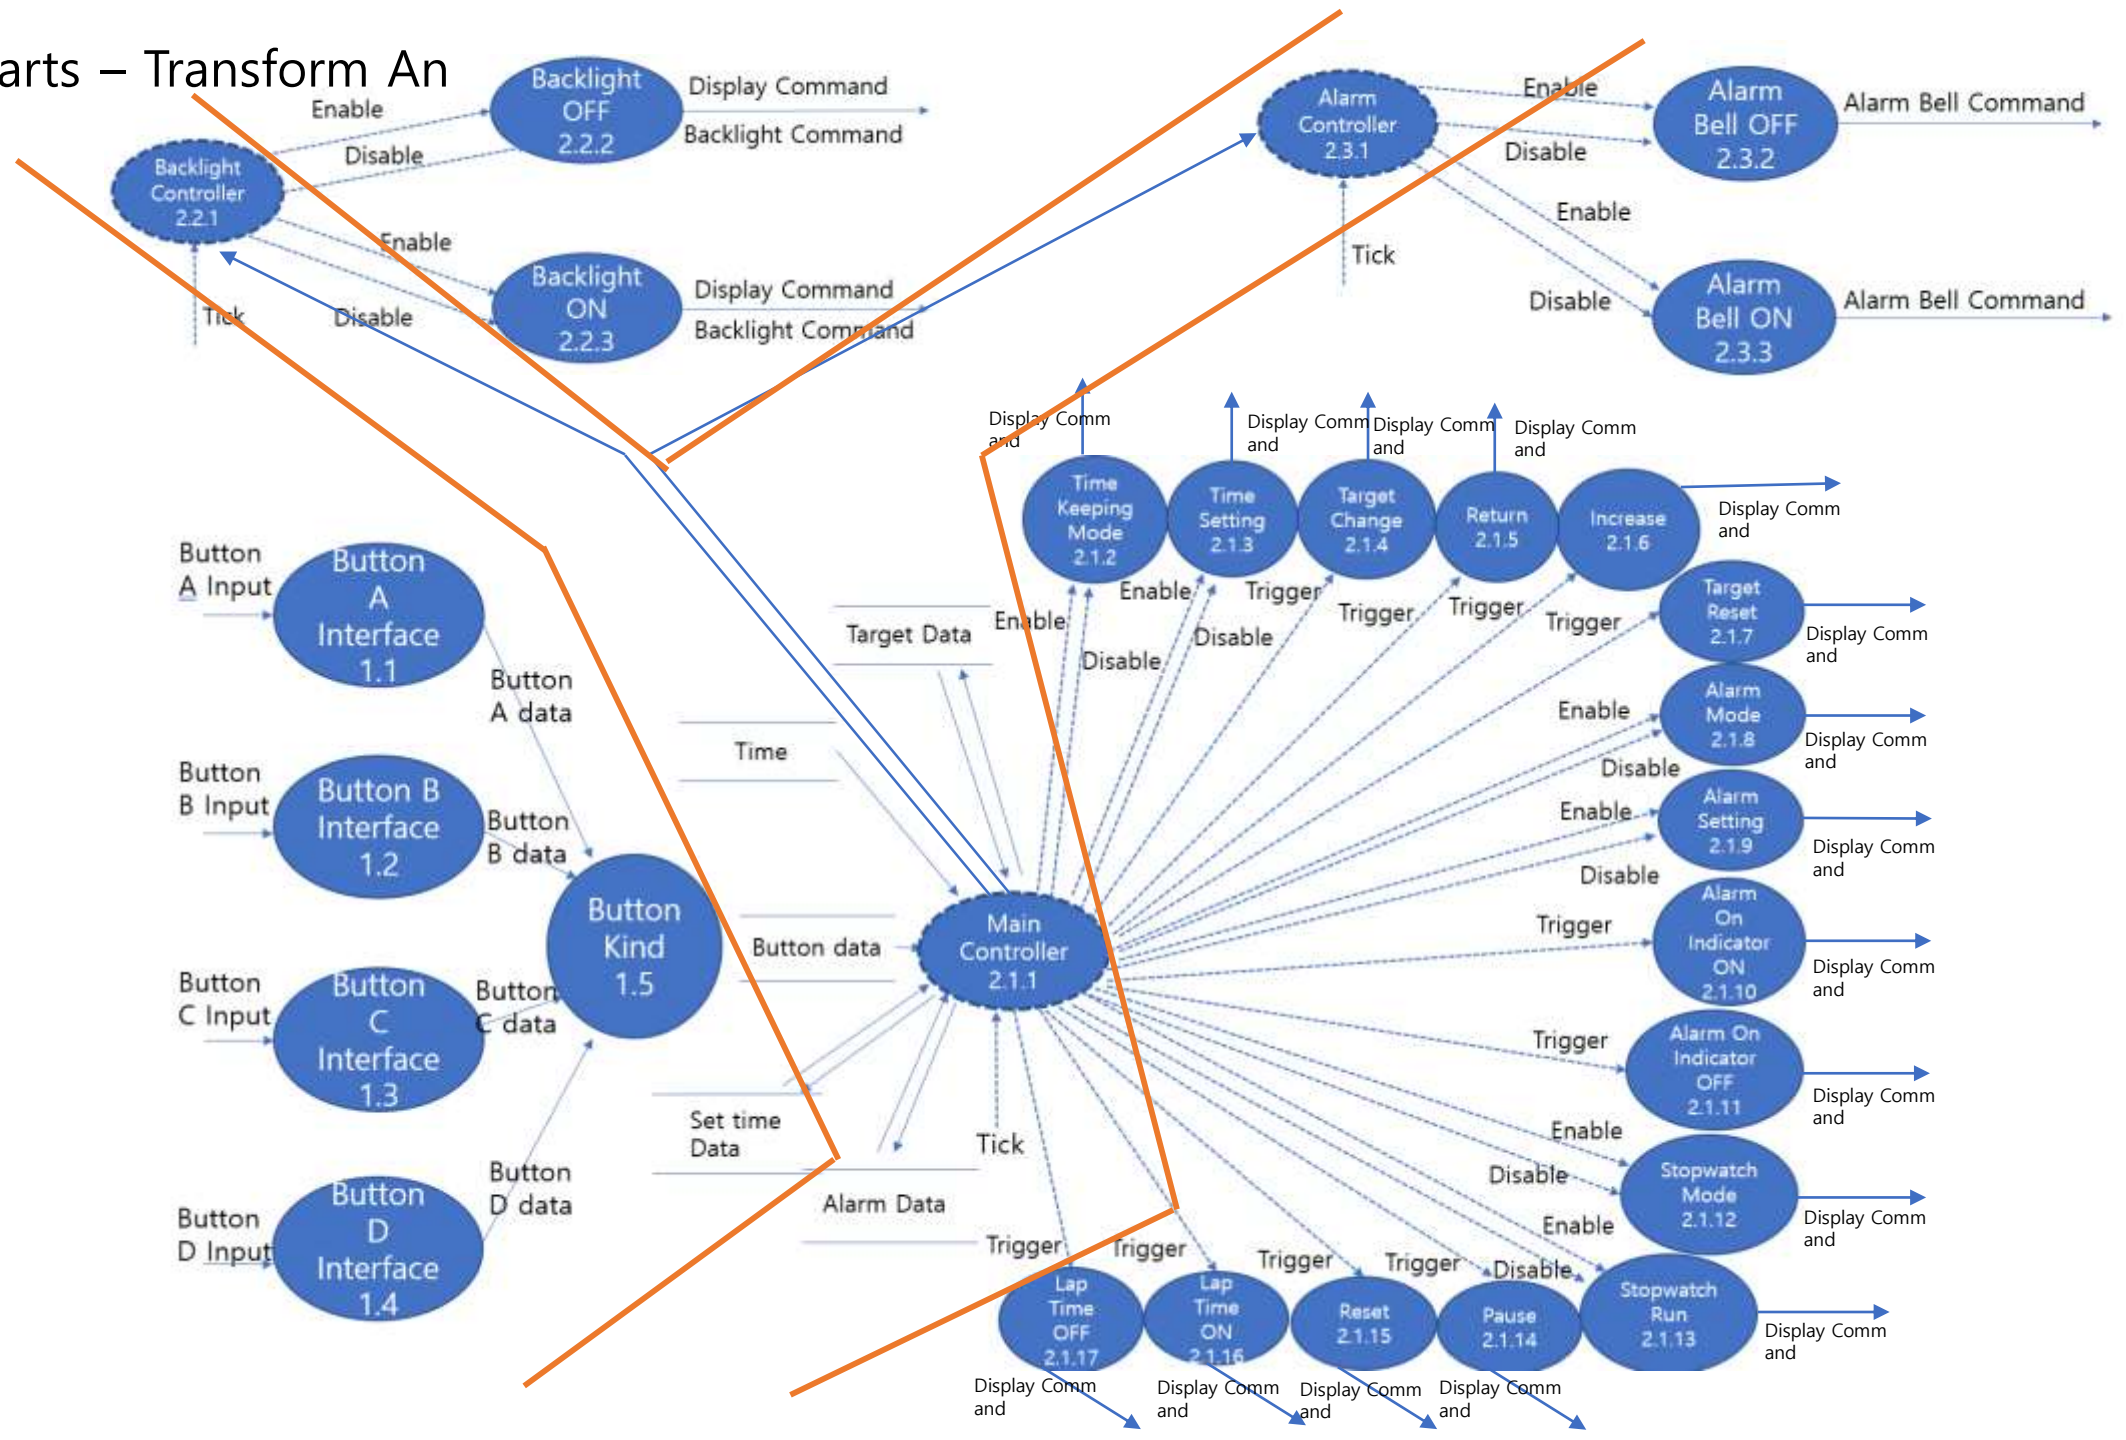

Aring == Whether Alarm is ringing or not.
Btn == Which Button the data is

Level 4 (수정)

Aring == Whether Alarm is ringing or not.

Btn == Button data

Tvalue == Target value

TLimit == Whether Target value is equal to limit value

Level 4 (수정)

Aring == Whether Alarm is ringing or not.
Btn == Which Button the data is
Tvalue == Target value
Tlimit == Whether Target value is equal to limit value

Level 4 (수정)

Aring == Whether Alarm is ringing or not.
Btn == Which Button the data is

Structured Charts – Transform Analysis

Structured Charts – DWS(Basic)

Structured Charts – DWS(Advanced)