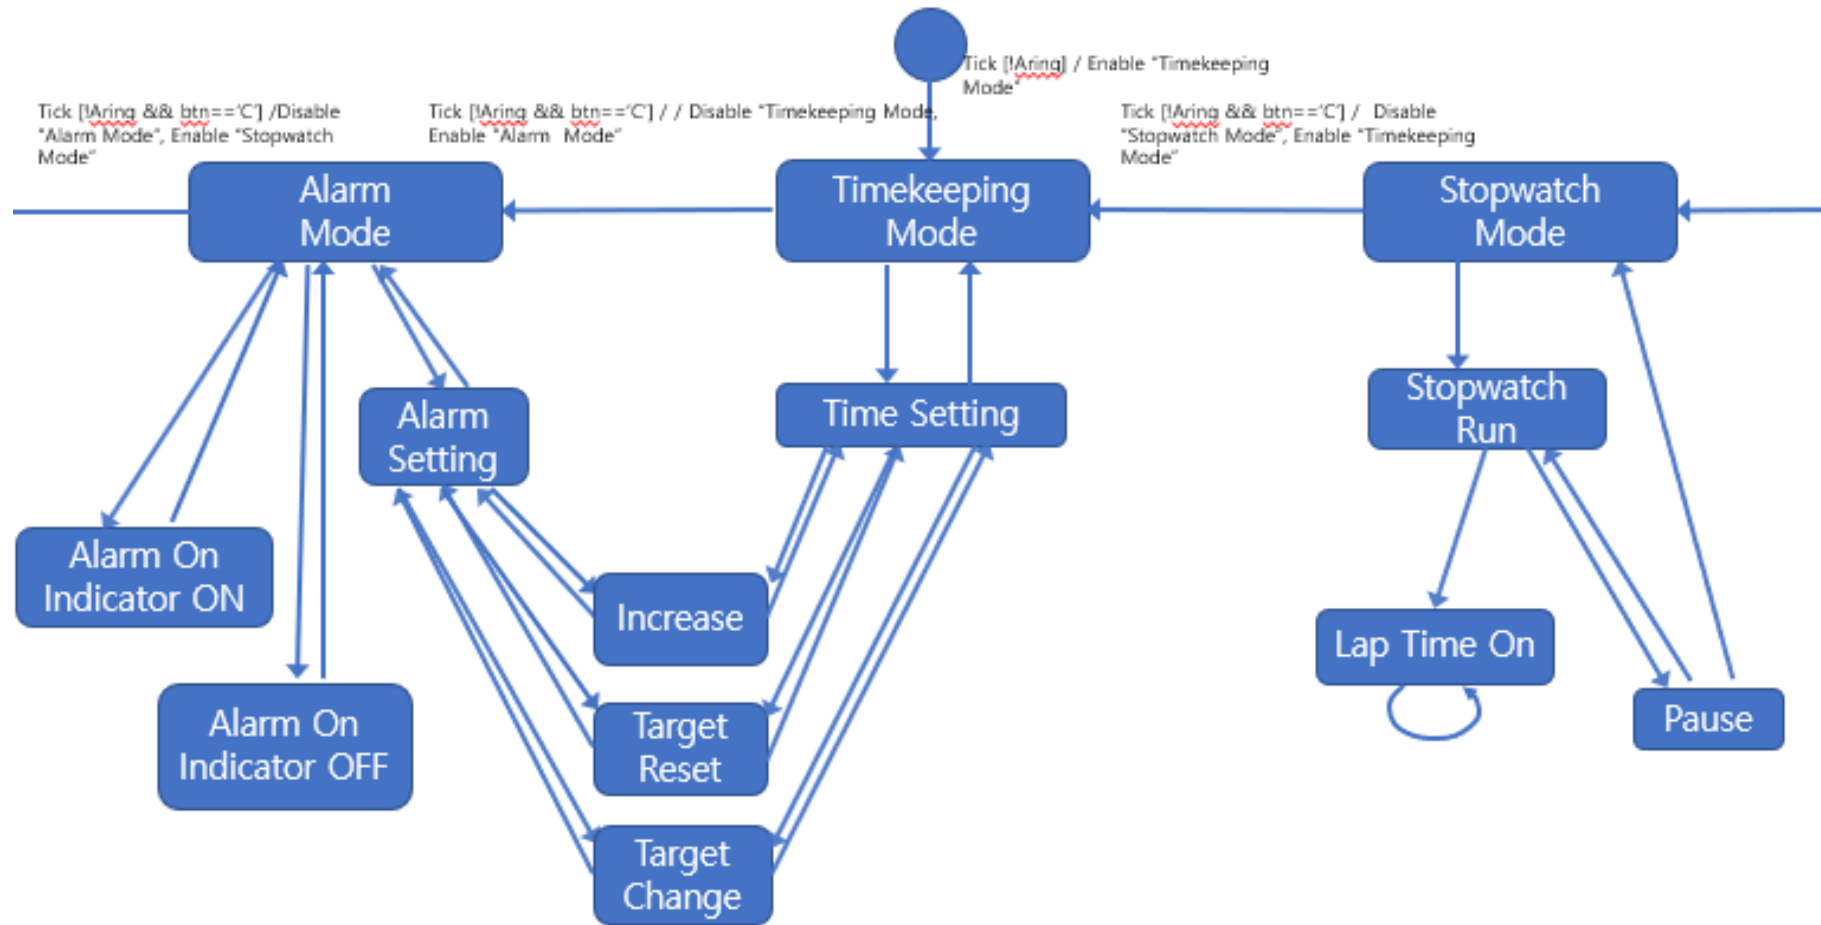

Aring == Whether Alarm is ringing or not.
Btn == Which Button the data is

Level 4 (수정)

Aring == Whether Alarm is ringing or not.

Btn == Button data

Tvalue == Target value

TLimit == Whether Target value is equal to limit value

Level 4 (수정)

Aring == Whether Alarm is ringing or not.
Btn == Which Button the data is
Tvalue == Target value
Tlimit == Whether Target value is equal to limit value

Level 4 (수정)

Aring == Whether Alarm is ringing or not.
Btn == Which Button the data is

Structured Charts – Transform Analysis

Structured Charts – DWS(Basic)

Structured Charts – DWS(Advanced)