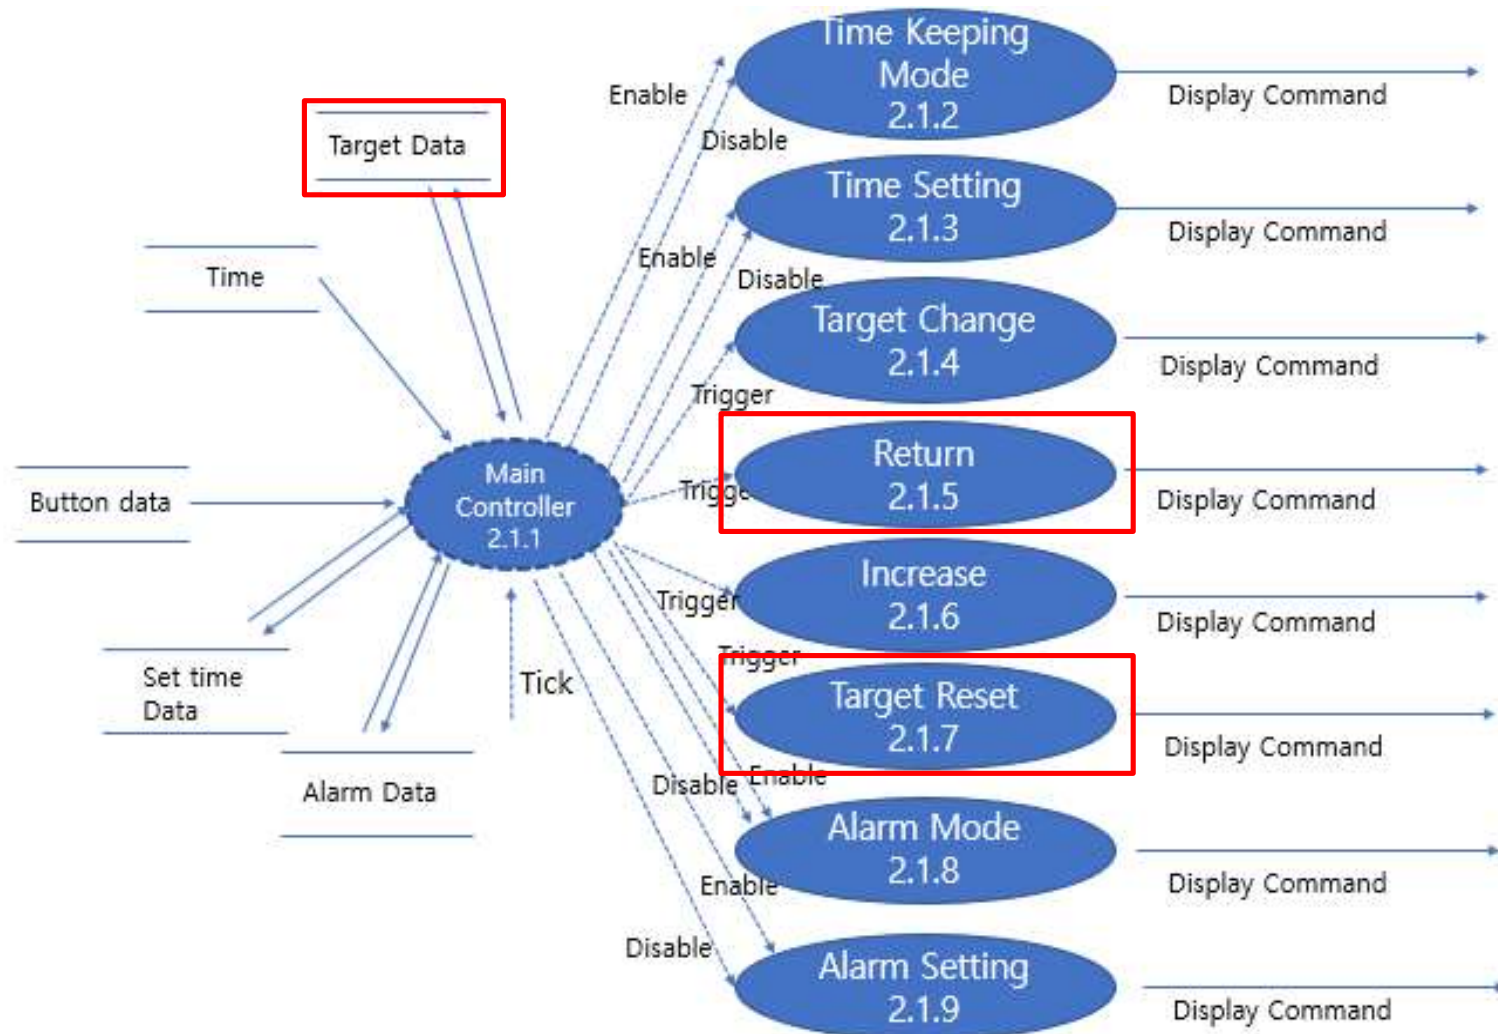

Level 3(수정)