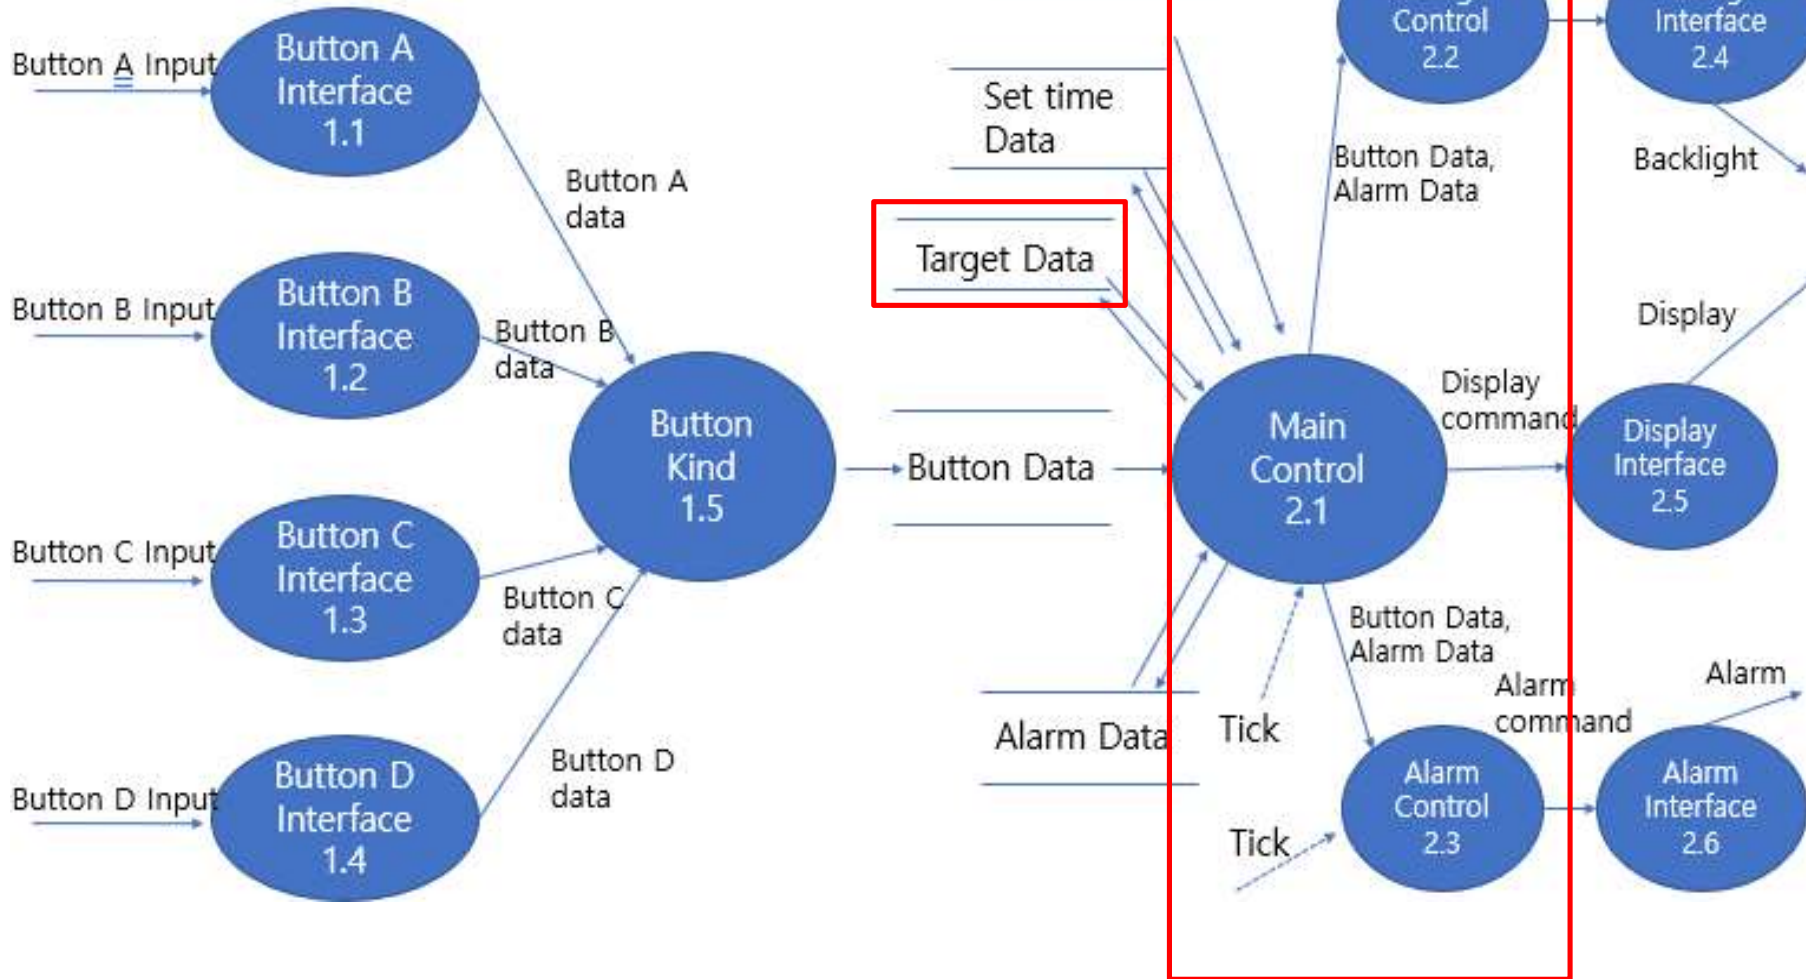

Level 2(수정)