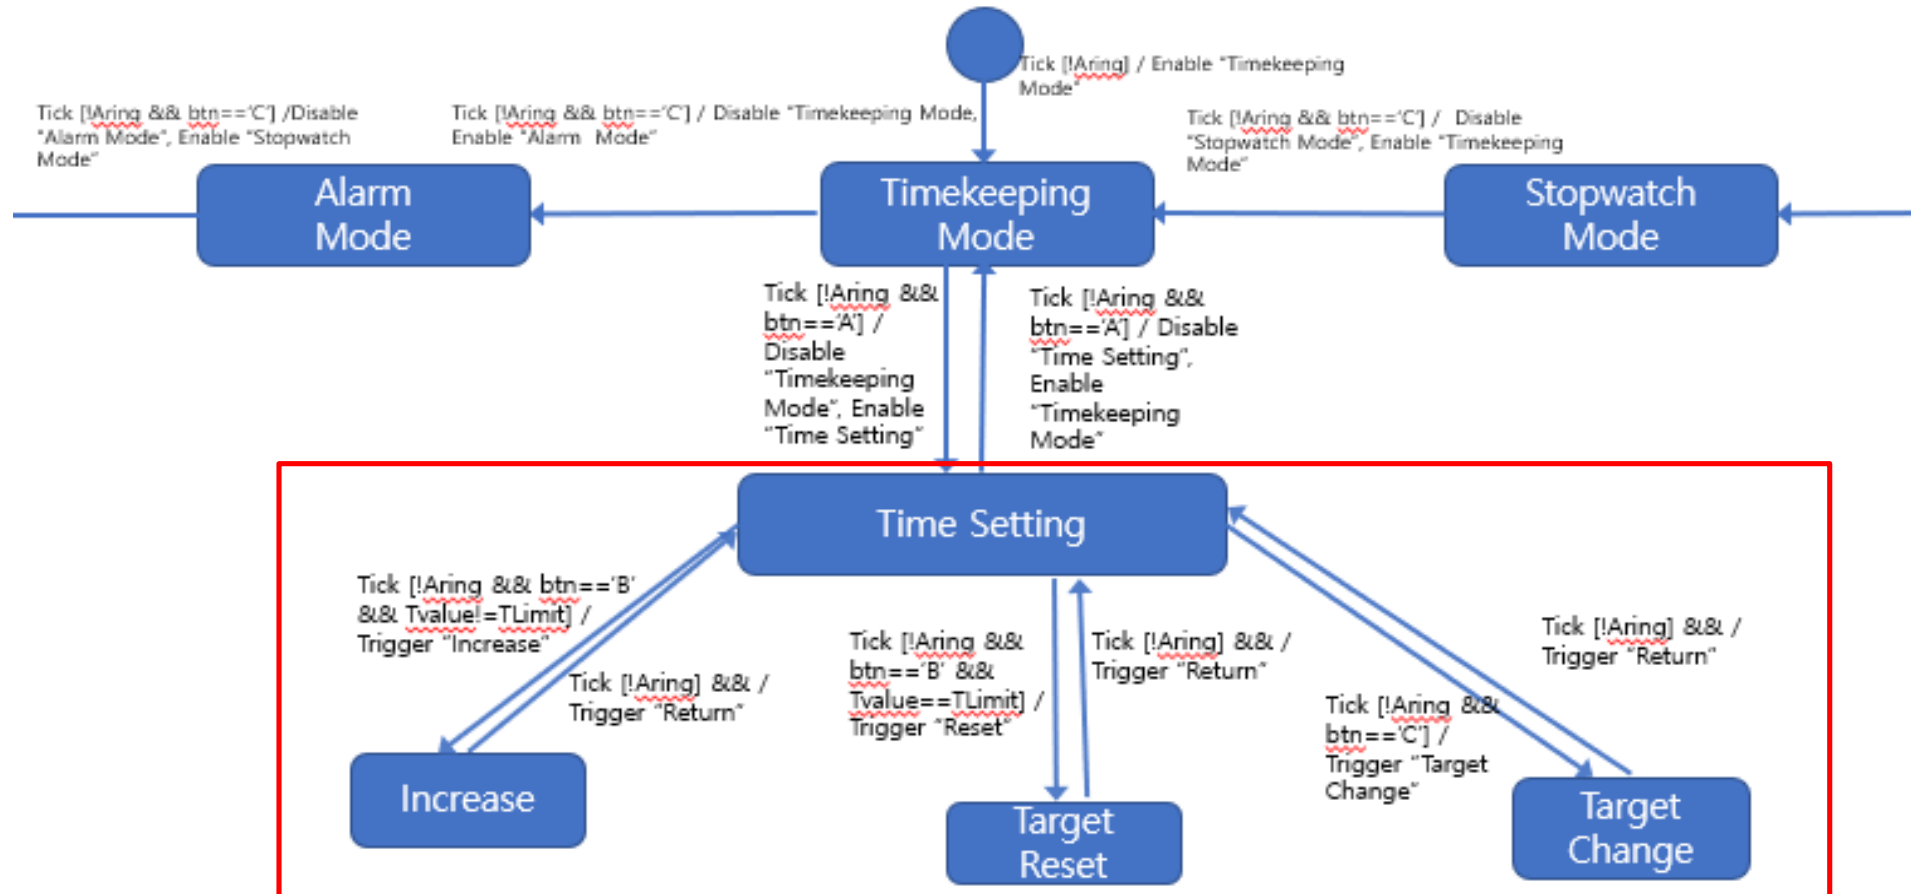

Aring == Whether Alarm is ringing or not.
Btn == Which Button the data is

Level 4 (수정)

Aring == Whether Alarm is ringing or not.

Btn == Button data

Tvalue == Target value

TLimit == Whether Target value is equal to limit value

Level 4 (수정)

Aring == Whether Alarm is ringing or not.
Btn == Which Button the data is
Tvalue == Target value
Tlimit == Whether Target value is equal to limit value

Level 4 (수정)

Aring == Whether Alarm is ringing or not.
Btn == Which Button the data is

Structured Charts – Transform Analysis

Structured Charts – DWS(Basic)

Structured Charts – DWS(Advanced)