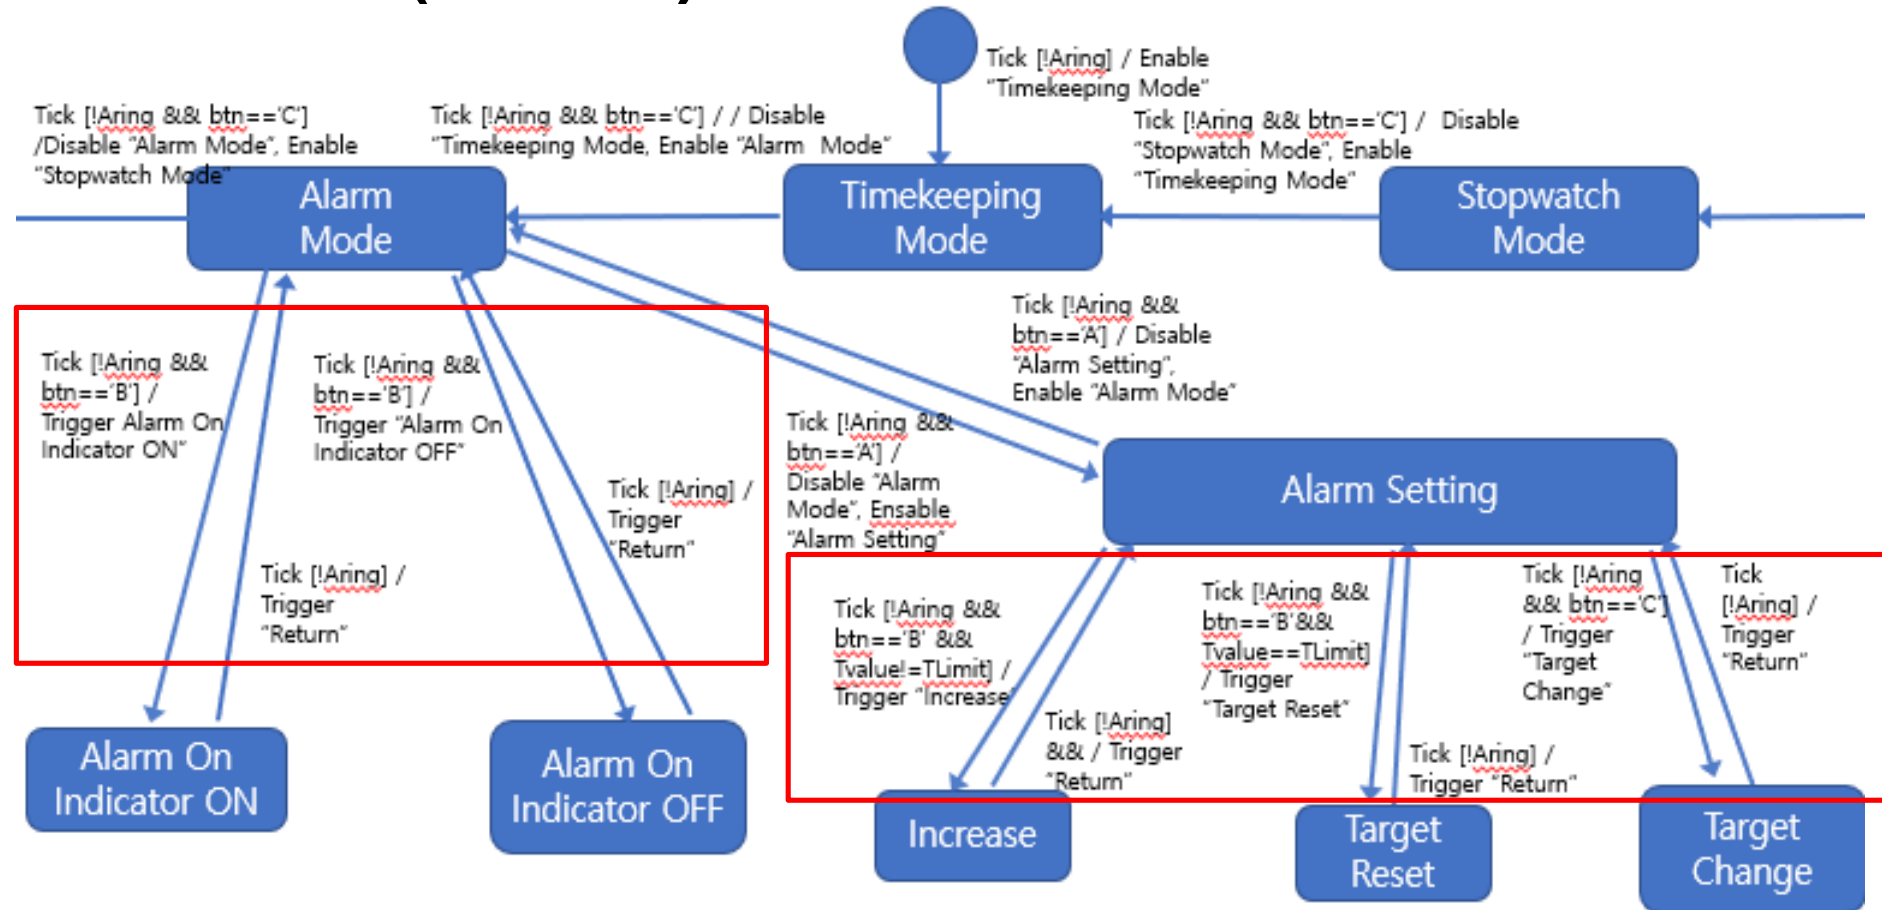

Aring == Whether Alarm is ringing or not.
Btn == Which Button the data is

Level 4 (수정)

Aring == Whether Alarm is ringing or not.

Btn == Button data

Tvalue == Target value

TLimit == Whether Target value is equal to limit value

Level 4 (수정)

Aring == Whether Alarm is ringing or not.
Btn == Which Button the data is
Tvalue == Target value
Tlimit == Whether Target value is equal to limit value

Level 4 (수정)

Aring == Whether Alarm is ringing or not.
Btn == Which Button the data is

Structured Charts – Transform Analysis

Structured Charts – DWS(Basic)

Structured Charts – DWS(Advanced)