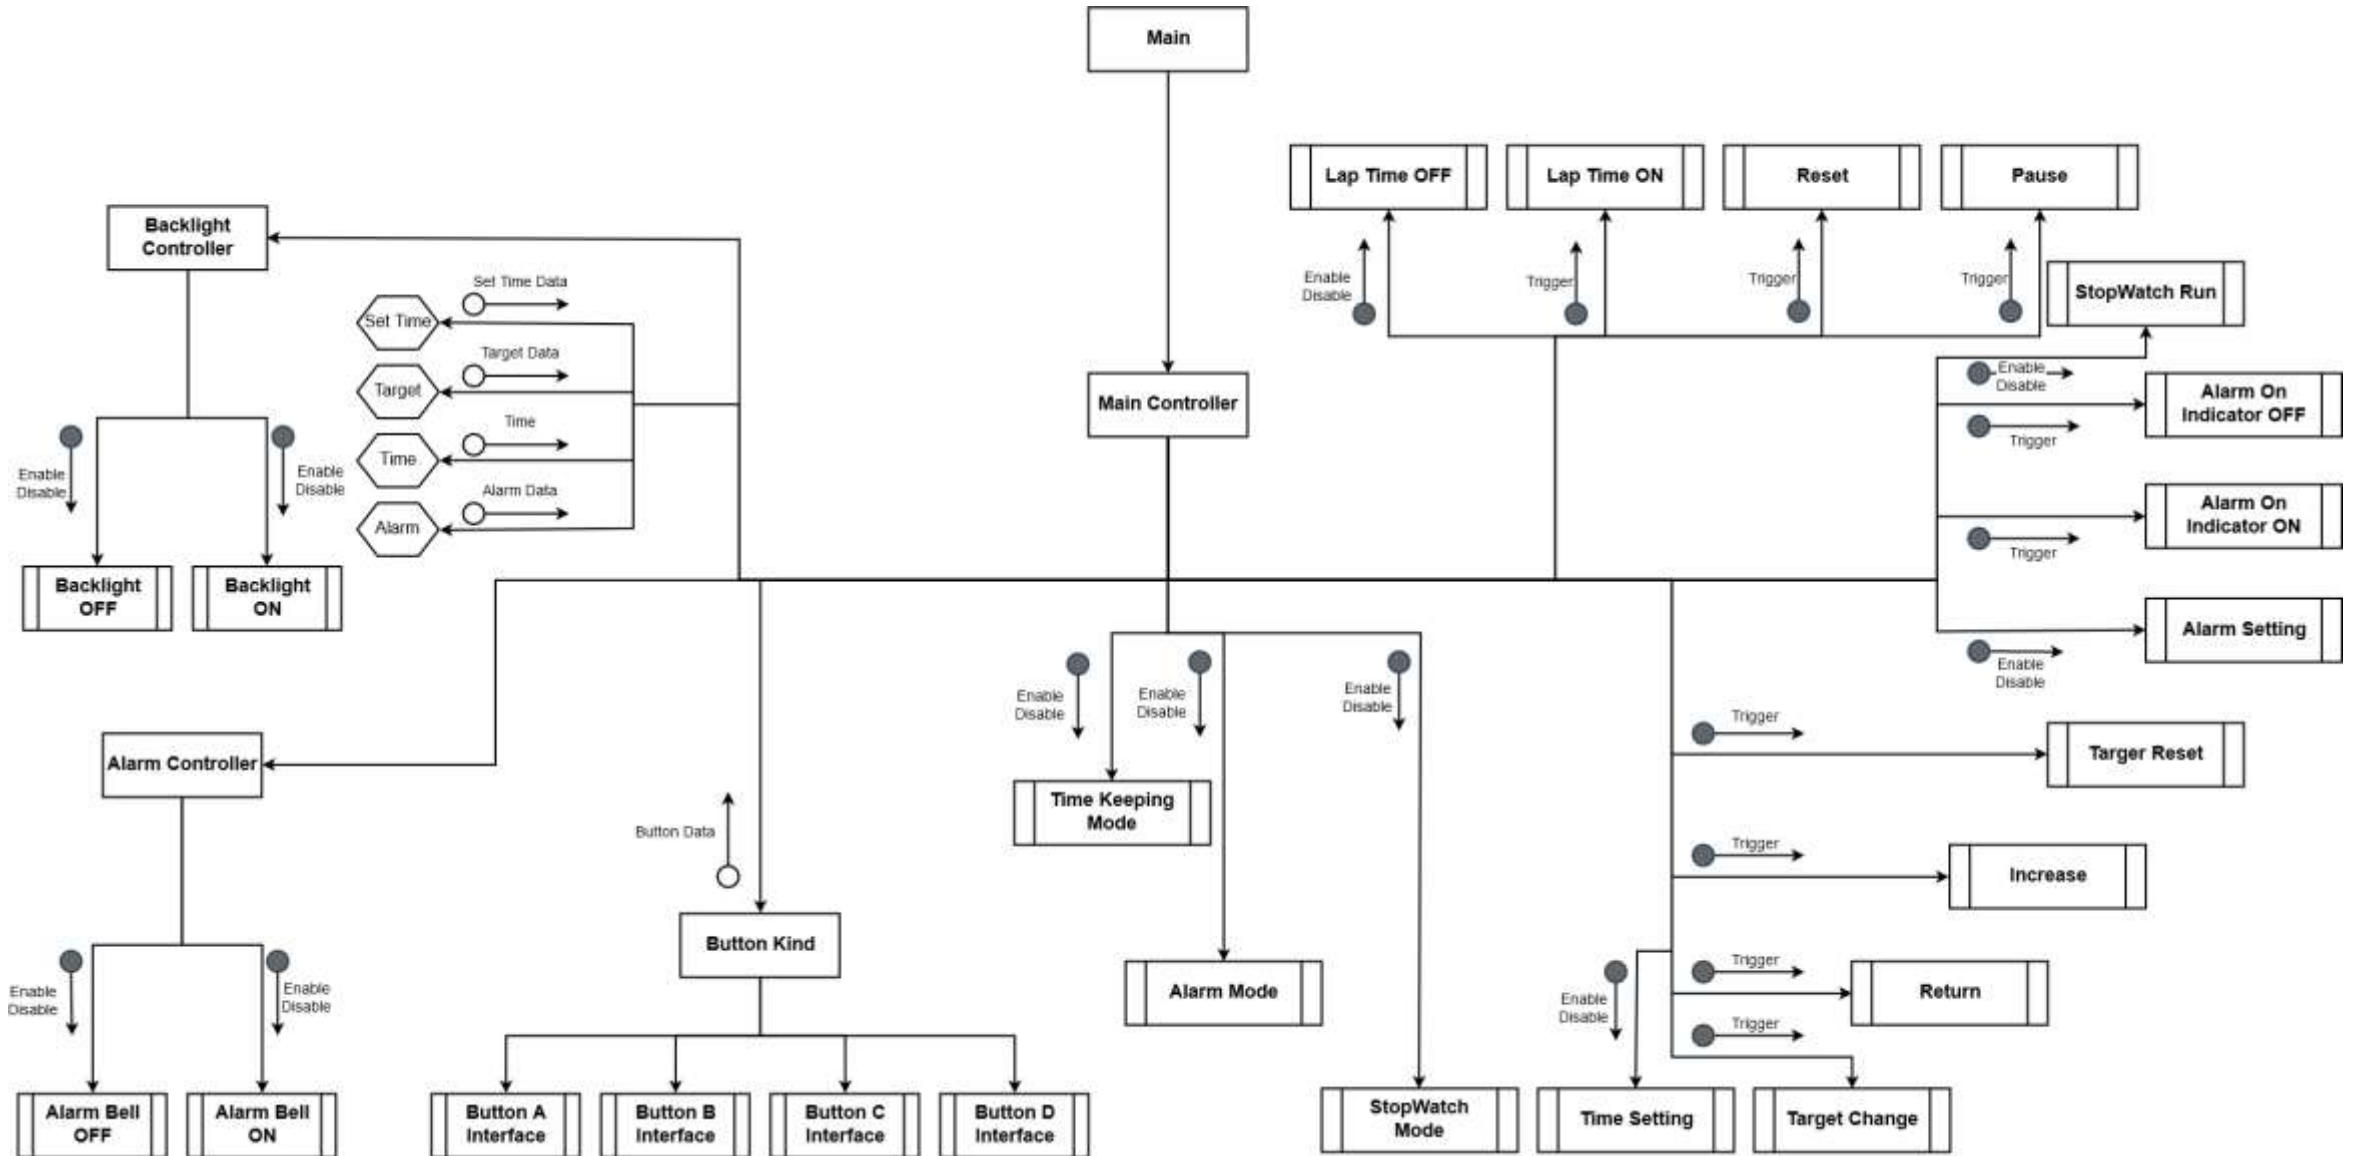

Aring == Whether Alarm is ringing or not.
Btn == Which Button the data is

Level 4 (수정)

Aring == Whether Alarm is ringing or not.

Btn == Button data

Tvalue == Target value

TLimit == Whether Target value is equal to limit value

Level 4 (수정)

Aring == Whether Alarm is ringing or not.
Btn == Which Button the data is
Tvalue == Target value
Tlimit == Whether Target value is equal to limit value

Level 4 (수정)

Aring == Whether Alarm is ringing or not.
Btn == Which Button the data is

Structured Charts – Transform Analysis

Structured Charts – DWS(Basic)

Structured Charts – DWS(Advanced)