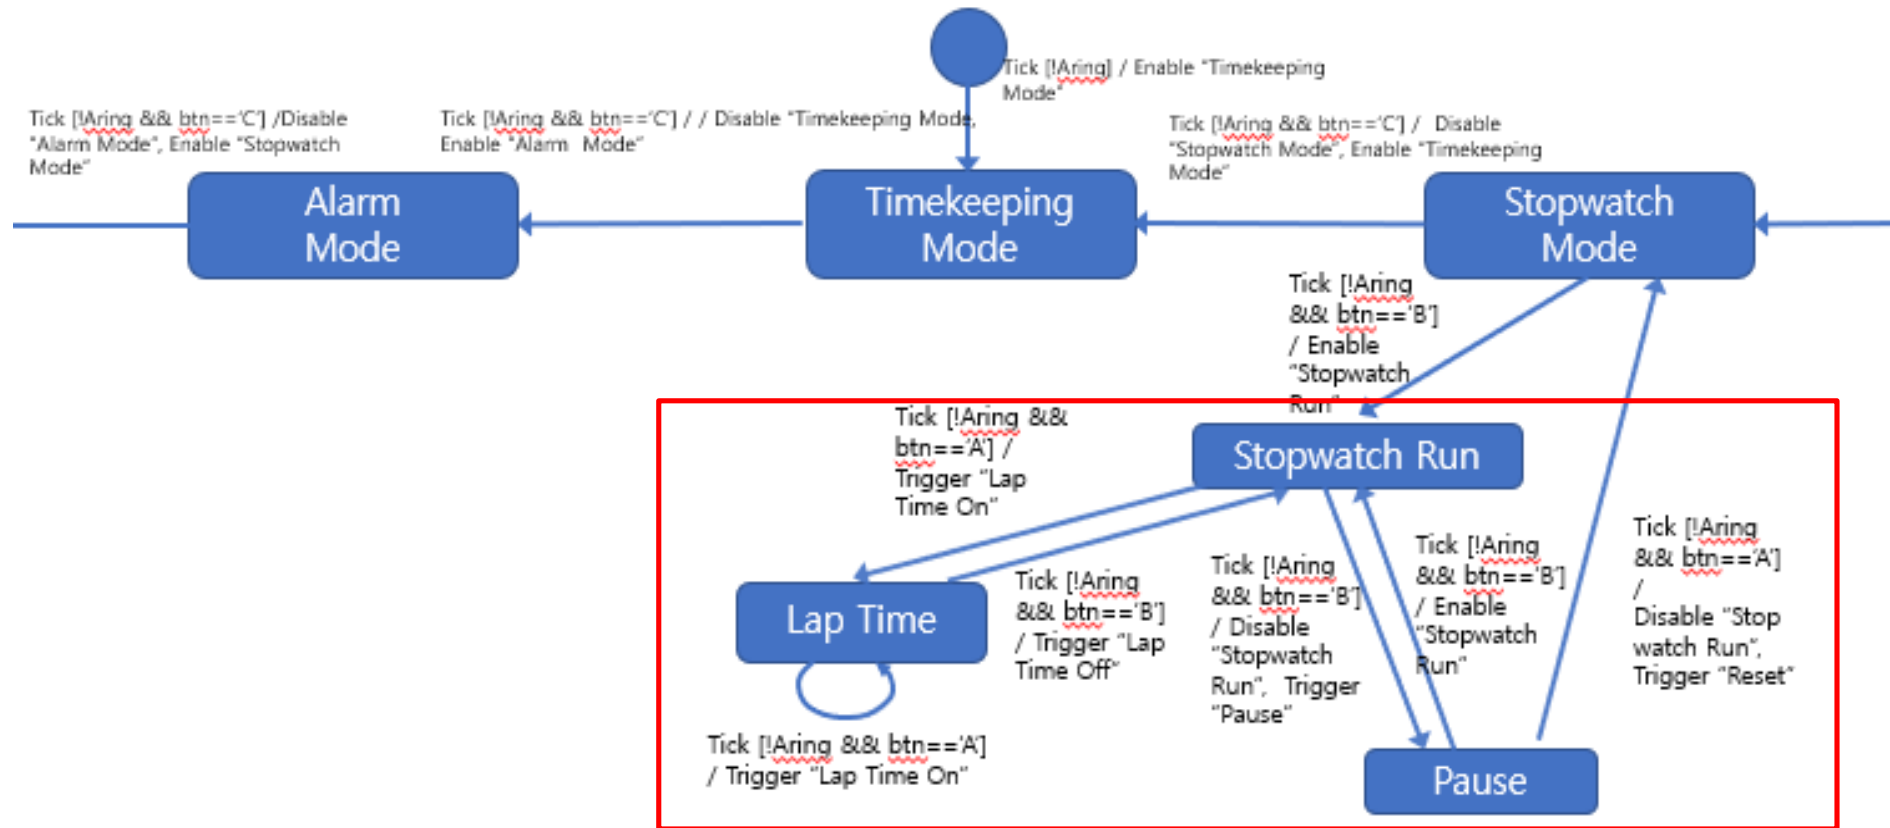

Aring == Whether Alarm is ringing or not.
Btn == Which Button the data is

Level 4 (수정)

Aring == Whether Alarm is ringing or not.

Btn == Button data

Tvalue == Target value

TLimit == Whether Target value is equal to limit value

Level 4 (수정)

Aring == Whether Alarm is ringing or not.
Btn == Which Button the data is
Tvalue == Target value
Tlimit == Whether Target value is equal to limit value

Level 4 (수정)

Aring == Whether Alarm is ringing or not.
Btn == Which Button the data is

Structured Charts – Transform Analysis

Structured Charts – DWS(Basic)

Structured Charts – DWS(Advanced)