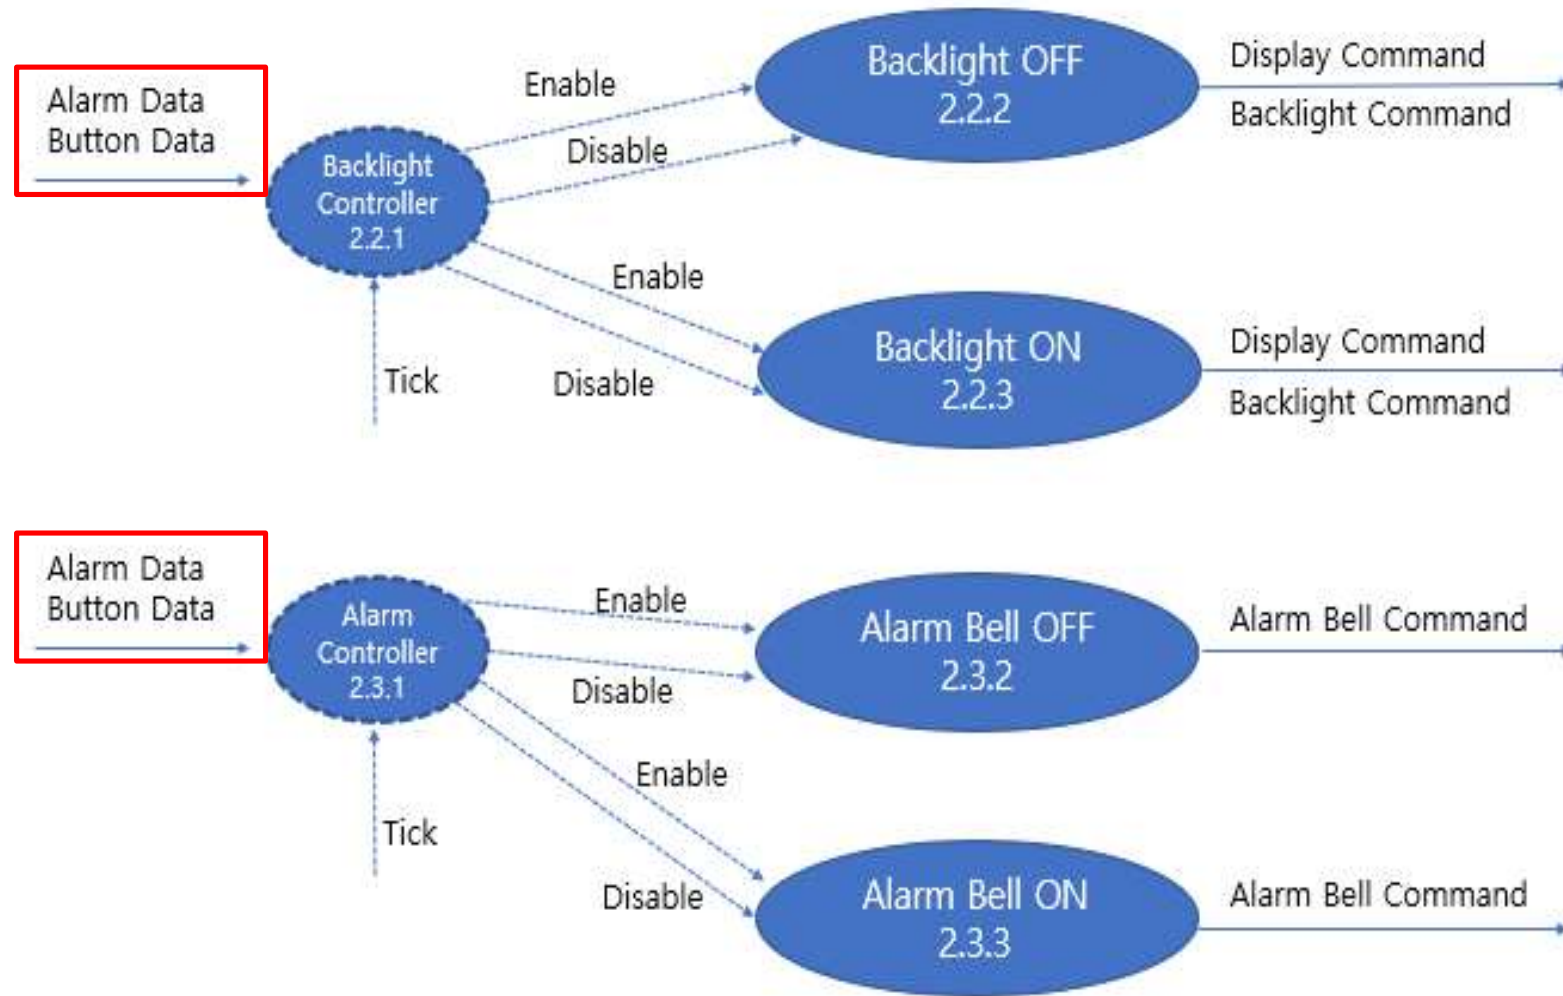

Level 3(수정)