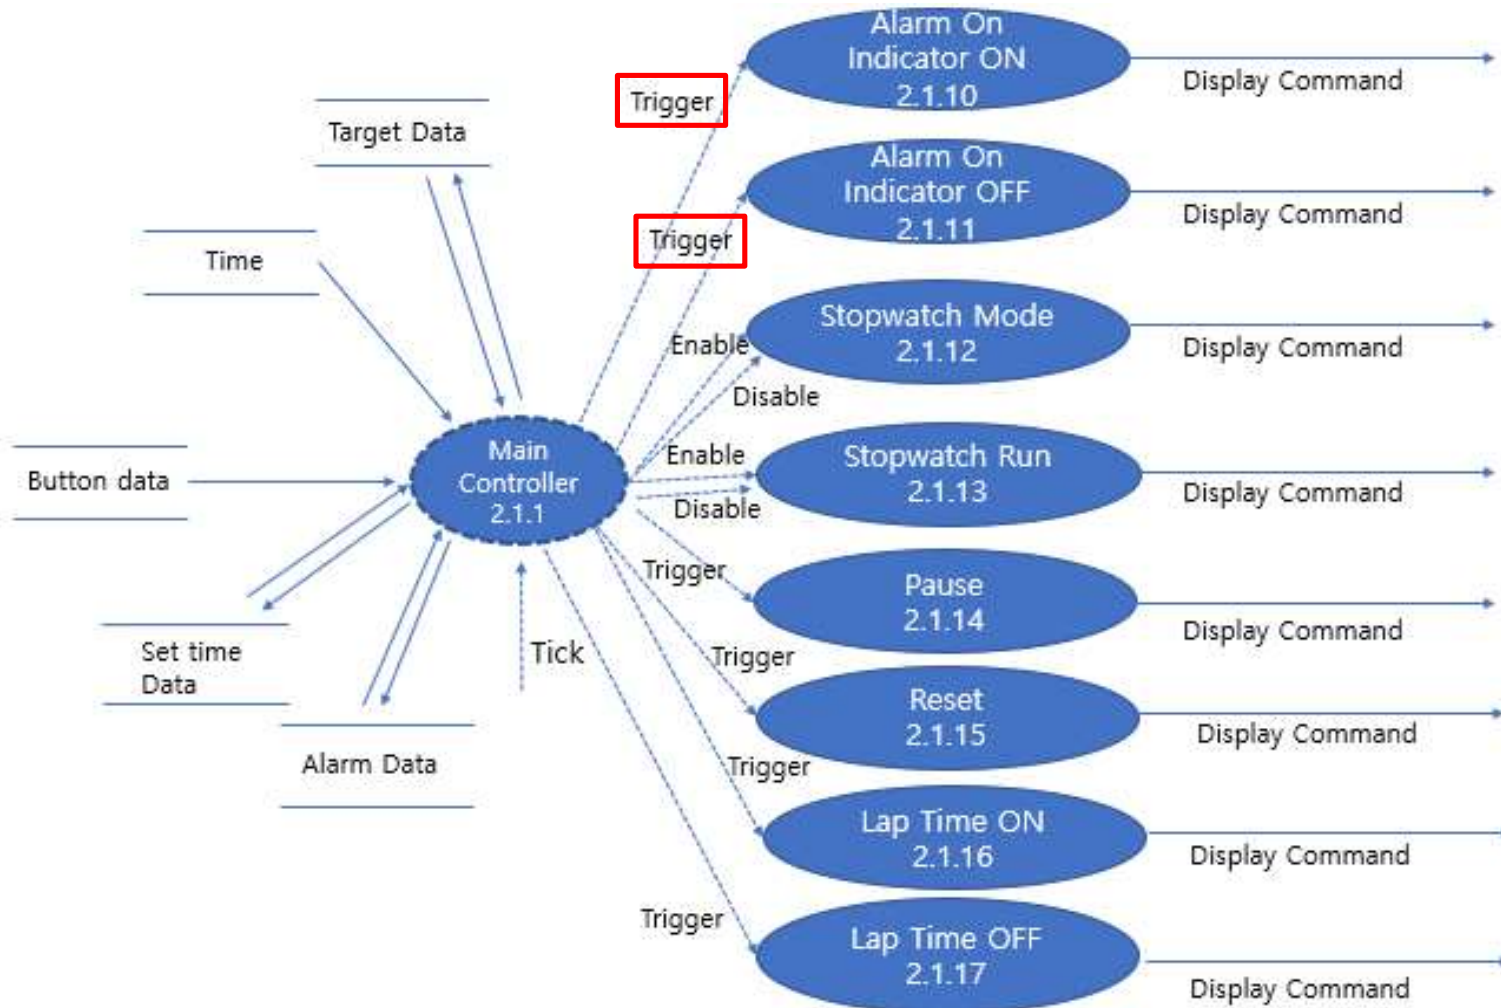

DWS-SD

201011359 임종화
201614156 강현우
201714167 양현영
201714169 조영래

Level 1(수정)

Level 2(수정)

Level 3(수정)

Level 3(수정)

Level 3(수정)

Level 4 (수정)

Aring == Whether Alarm is ringing or not.
Btn == Which Button the data is

Level 4 (수정)

Aring == Whether Alarm is ringing or not.

Btn == Button data

Tvalue == Target value

TLimit == Whether Target value is equal to limit value

Level 4 (수정)

Aring == Whether Alarm is ringing or not.
Btn == Which Button the data is
Tvalue == Target value
Tlimit == Whether Target value is equal to limit value

Level 4 (수정)

Aring == Whether Alarm is ringing or not.
Btn == Which Button the data is