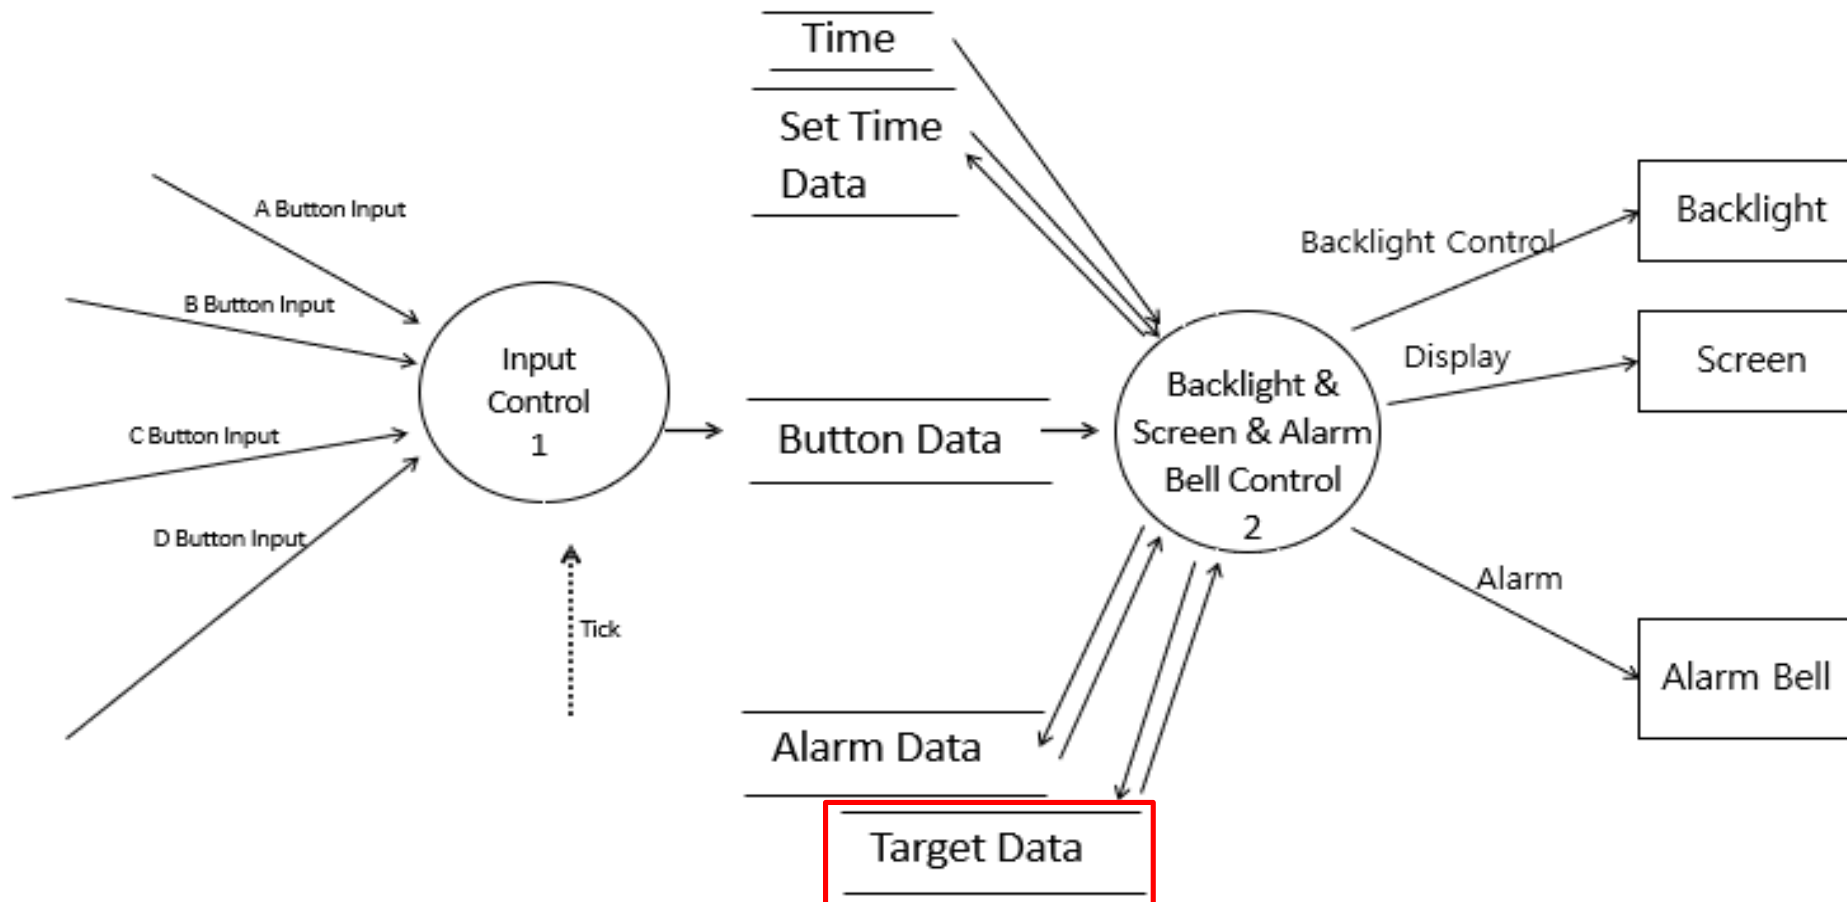

Level 1(수정)